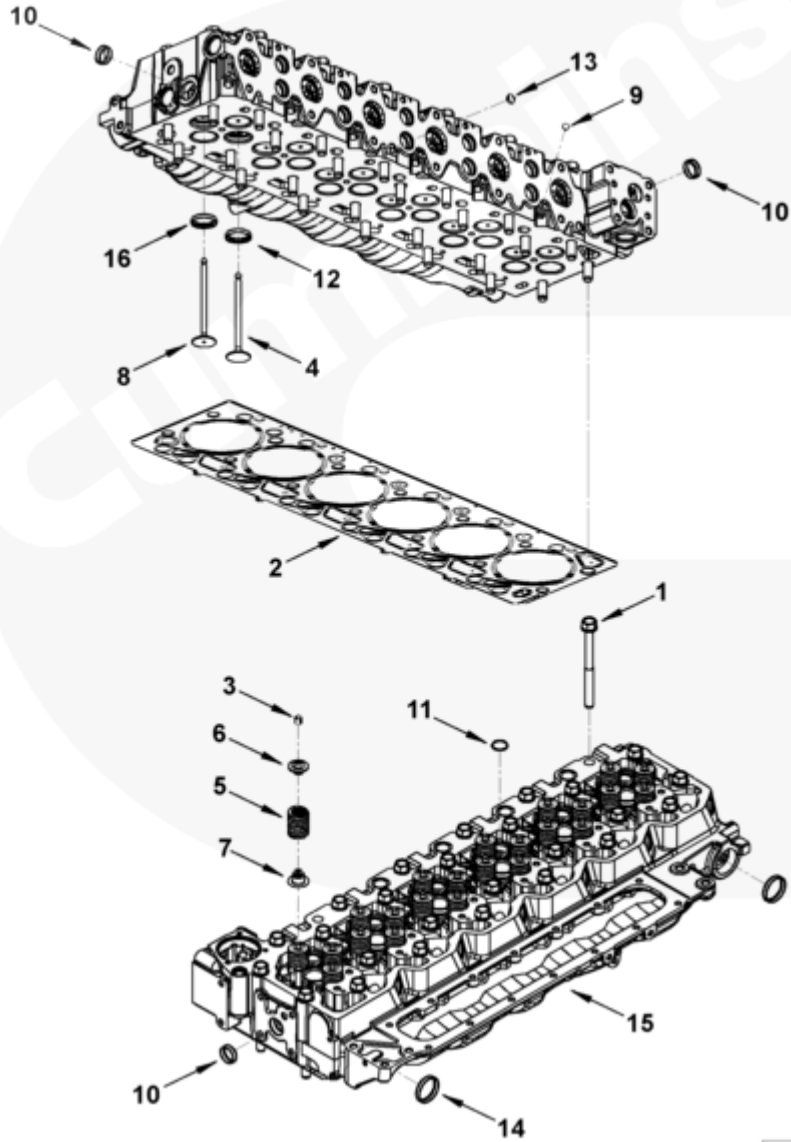

pp917zr

SMALL | MEDIUM | LARGE

Cart	Ref No	Part Number	Part Description	Required	Remarks
View My Cart					
		PP8464	Cylinder Head		Cylinder Head
<input type="checkbox"/>	1	3927063	Fracture Resistant Screw	26	
<input type="checkbox"/>	2	3958645	Cylinder Head Gasket	1	Grade B (1.25 mm)
<input type="checkbox"/>		3968185	Cylinder Head	1	
<input type="checkbox"/>		3802924	Intake Valve Kit	12	
<input type="checkbox"/>	3	3940123	Valve Collet	2	
	4	3940735	Intake Valve	1	
	3	3940123	Valve Collet	24	